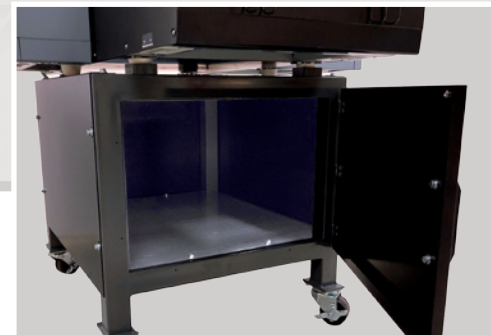

# The Lawson Floor Stand Epson® SureColor® F2100

**EPSON**  
EXCEED YOUR VISION

EPSON F2100  
w/ Lawson Floor Stand

## Support from the Ground Up

Lawson offers the premier floor stand for your Epson DTG printer. Engineered to Epson's precise standards and dimensions, Lawson's heavy duty rolling floor stand eliminates any movement or shaking during DTG printing.

This floor stand comes with premium locking casters that make it easy to move your Epson DTG printer from location to location, across parking lots and into/out of trailers. This is especially helpful for on-site printing at live events or for moving the printer out of the way when not in use.

This superior Epson floor stand includes a hinged door storage area to keep your items safe and organized. The waste ink tube and bottle is secured inside the cabinet with a custom anti-tip device to prevent spills. The storage area is also a great place to keep extra DTG Epson ink, supplies or other accessories.