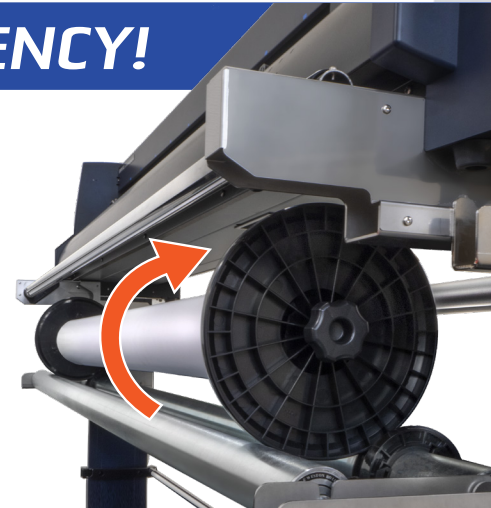

# FC9000 SERIES TAKE-UP SYSTEM

FC9000-140 | FC9000-160

**GRAPHTEC**  
PRECISION CUTTING SOLUTIONS

**\$400 OFF!**  
LIMITED TIME OFFER

**54" FC9000-140**  
**NOW ONLY**  
**\$1995**  
*msrp \$2395*

**64" FC9000-160**  
**NOW ONLY**  
**\$2295**  
*msrp \$2695*

## BOOST YOUR PRODUCTION EFFICIENCY!

- Auto-Winds Forward and Back
- Infrared Sensor to Detect Media
- Allows Long-run Jobs for Increased Productivity
- Increases Capacity for Cutting Large Signs / POP