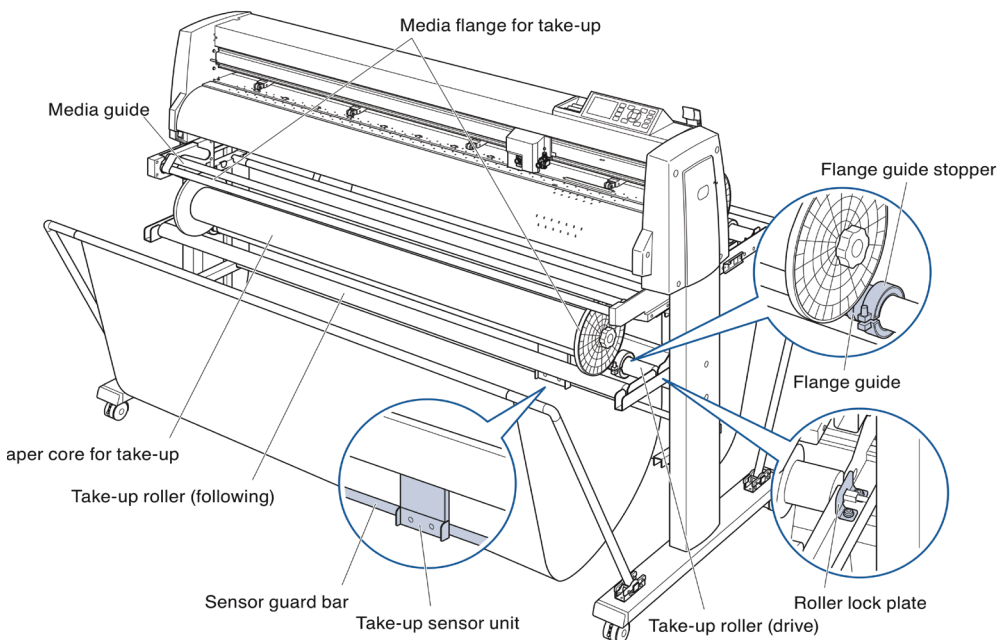

# FC9000 SERIES TAKE-UP SYSTEM

FC9000-140 | FC9000-160

**GRAPHTEC**  
PRECISION CUTTING SOLUTIONS

**\$400 OFF!**  
LIMITED TIME OFFER

**54" FC9000-140**  
**NOW ONLY**  
**\$1995**  
*msrp \$2395*

**64" FC9000-160**  
**NOW ONLY**  
**\$2295**  
*msrp \$2695*

## BOOST YOUR PRODUCTION EFFICIENCY!

- Auto-Winds Forward and Back
- Infrared Sensor to Detect Media
- Allows Long-run Jobs for Increased Productivity
- Increases Capacity for Cutting Large Signs / POP